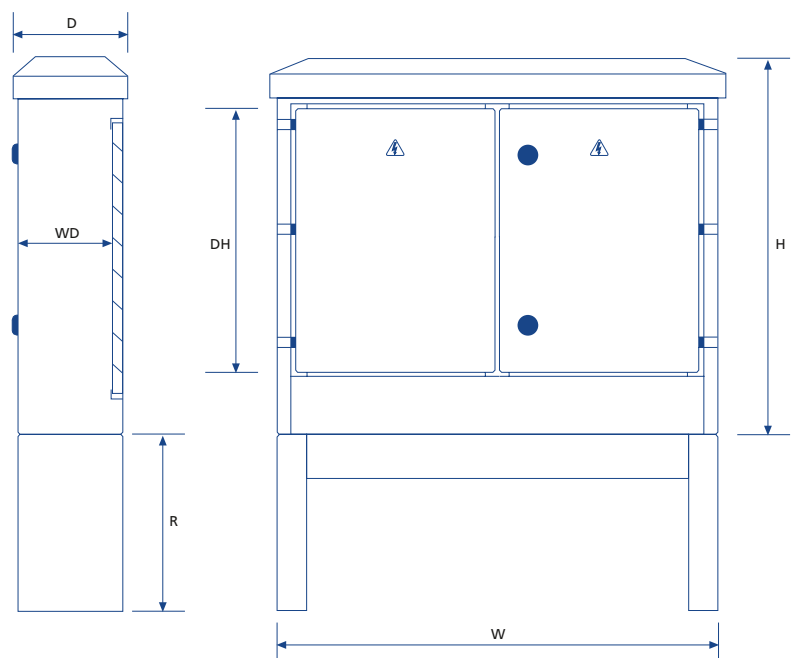

Fortress Range

Double door pillars

The Fortress range of Sheet Steel pillars is manufactured to a new modular design and is available in 9 sizes.

Sizes 14,16,18,20 are 1300mm high above the root and sizes 22,24,26,28,30 are 1600mm high above the root.

The 9 sizes are also offered in 3 materials:

HDG: Sheet Steel which is then Hot Dip Galvanised to BS 1461 (supplied in either 3mm or 5mm).

HDP: Sheet Steel which is Hot Dip Galvanised to BS 1461 and then treated and Painted in grey (supplied in either 3mm or 5mm).

STP: 2.5mm Stainless Steel

Note

Lifting lugs provided are only designed to lift the pillar shell.

Sheet Steel & Stainless Steel Double Door Hinged Pillars

Dimensions (mm)

Pillar size code	14	16	18	20	22	24	26	28	30
Height above Ground (H)	1300	1300	1300	1300	1600	1600	1600	1600	1600
Root Section (R)	380	380	380	380	380	380	380	380	380
Width (W)	1250	1500	1750	2000	1250	1500	1750	2000	2250
Depth (D)	450	450	450	450	450	450	450	450	450
Working Depth (WD)	375	375	375	375	375	375	375	375	375
Backboard Size (WxH)	1220x1145	1470x1145	1720x1145	1970x1145	1220x1445	1470x1445	1720x1445	1970x1445	2220x1445
Weight (Kg) (thickness 3mm)	176	202	234	266	201	231	269	305	343