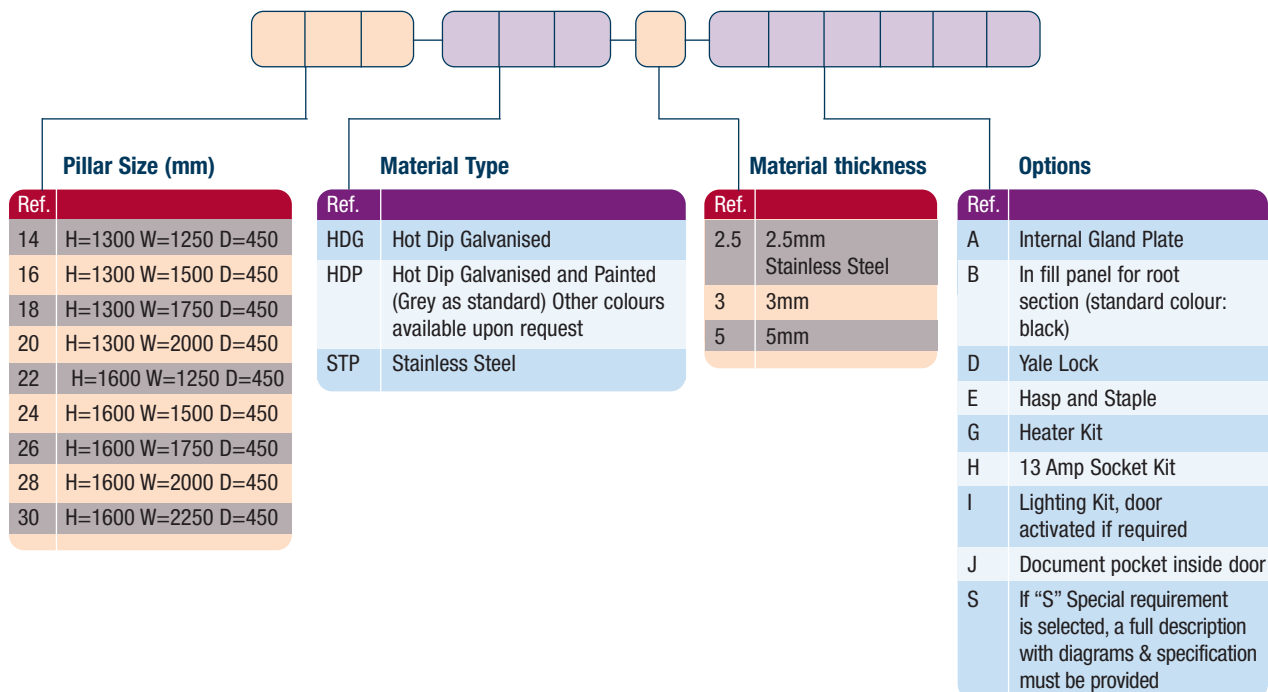

Fortress Range

Double door pillars

The Fortress range of Sheet Steel pillars is manufactured to a new modular design and is available in 9 sizes.

Sizes 14,16,18,20 are 1300mm high above the root and sizes 22,24,26,28,30 are 1600mm high above the root.

STP: 2.5mm Stainless Steel

Note

Lifting lugs provided are only designed to lift the pillar shell.

Sheet Steel & Stainless Steel Double Door Hinged Pillars

Dimensions (mm)

Pillar size code	14	16	18	20	22	24	26	28	30
Height above Ground (H)	1300	1300	1300	1300	1600	1600	1600	1600	1600
Root Section (R)	380	380	380	380	380	380	380	380	380
Width (W)	1250	1500	1750	2000	1250	1500	1750	2000	2250
Depth (D)	450	450	450	450	450	450	450	450	450
Working Depth (WD)	375	375	375	375	375	375	375	375	375
Backboard Size (WxH)	1220x1145	1470x1145	1720x1145	1970x1145	1220x1445	1470x1445	1720x1445	1970x1445	2220x1445
Weight (Kg) (thickness 3mm)	176	202	234	266	201	231	269	305	343

The ordering code consists of 4 sections

Anti vandal lock available. See Feeder Pillar Accessory page)

Specification

Two, three hinged doors

Long life hinges are manufactured from solid stainless steel blocks on all versions

Detachable roof

Backboard can be removed for wiring
Detachable root section finished in Bitumen paint

Options

G2A Highways paint specification

Pre-wired

Special Labels